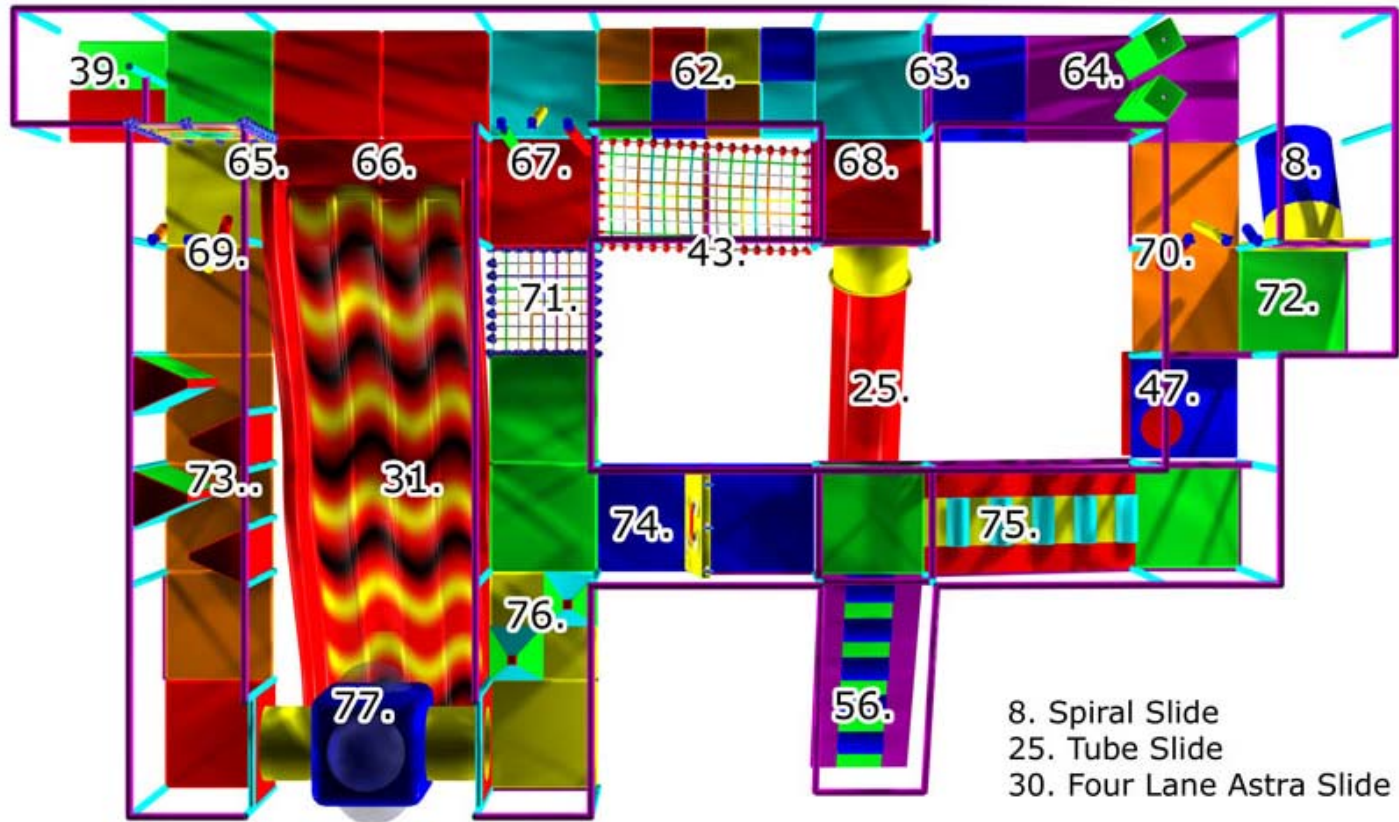

Front Perspectives
of the Junior Play Area

Front Perspectives
of the Junior Play Area

1. Traverse Wall
2. Horizontal Roller
3. Splat pad
4. Sky Glide
5. Splat pad
6. Junior Play Area Entrance
7. Tumble Tower
8. Spiral Slide
9. Splat Pad
10. Sky Glide
11. Splat Pad
12. Stepping Stones
13. Traverse Swing
14. Cross climb
15. Dizzy Disc
16. Junior Play Area Entrance
17. Vertical Rollers
18. Junior Play Area Entrance
19. Slide Run Off
20. Dizzy Disc
21. Wobble Floor
22. Square Bash Bags
23. Duck Down Challenge Bar
24. Mouse Hole Climb
25. Tube Slide
26. Junior Play Area Entrance
27. Climb Over Challenge Bar
28. Duck Down Challenge Bar
29. Wedge Floor
30. Climb Over Challenge Bar
31. Four Lane Astra Slide
- 32-33. Junior Play Area Entrance
34. Tube Slide Run Off
35. Astra Slide Run Off
- 36-37. Slide Exit

Junior Area
Ground Floor Plan

- 38. Crawl Tube
- 39. Zig Zag Climb
- 40. Bash Bag & Hanging Snakes
- 41. Zig zag Squeeze
- 42. Ball Canyon
- 43. Cargo Net Climb
- 44. Bash Bag & Hanging Snakes
- 45. Bash Bags
- 46. Hump Climb
- 47. Cross Hole Climb
- 48. V Net Bridge
- 49. Climb Over Challenge Bar
- 50. Duck Down Challenge Bar
- 51. Cargo Net
- 52. Climb Over Challenge Bar
- 53. Spiders Web
- 54. Duck Down Challenge Bar
- 55. Climb Over Challenge Bar
- 56. Log ramp Climb
- 57. Hanging Snakes
- 58. Duck Down Challenge Bar
- 59. Balance Beam
- 60. Hump Climb
- 61. Log Bridge

- 7. Tumble Tower
- 8. Spiral Slide
- 14. Cross climb
- 24. Mouse Hole Climb
- 25. Tube Slide
- 31. Four Lane Astra Slide

Junior Area
First Floor Plan

- 62. Cube Floor
- 63. Step Climb
- 64. Square Rollers
- 65. Spiders Web
- 66. Slide Start Platform
- 67. Hanging Snakes
- 68. Slide Start Platform
- 69-70. Hanging Snakes
- 71. Cargo Net
- 72. Slide Start Platform
- 73. Zig Zag Prism Run
- 74. Buffer Bash
- 75. Log Ramp
- 76. Pyramid Floor
- 77. Lookout Pod Crawl Tube