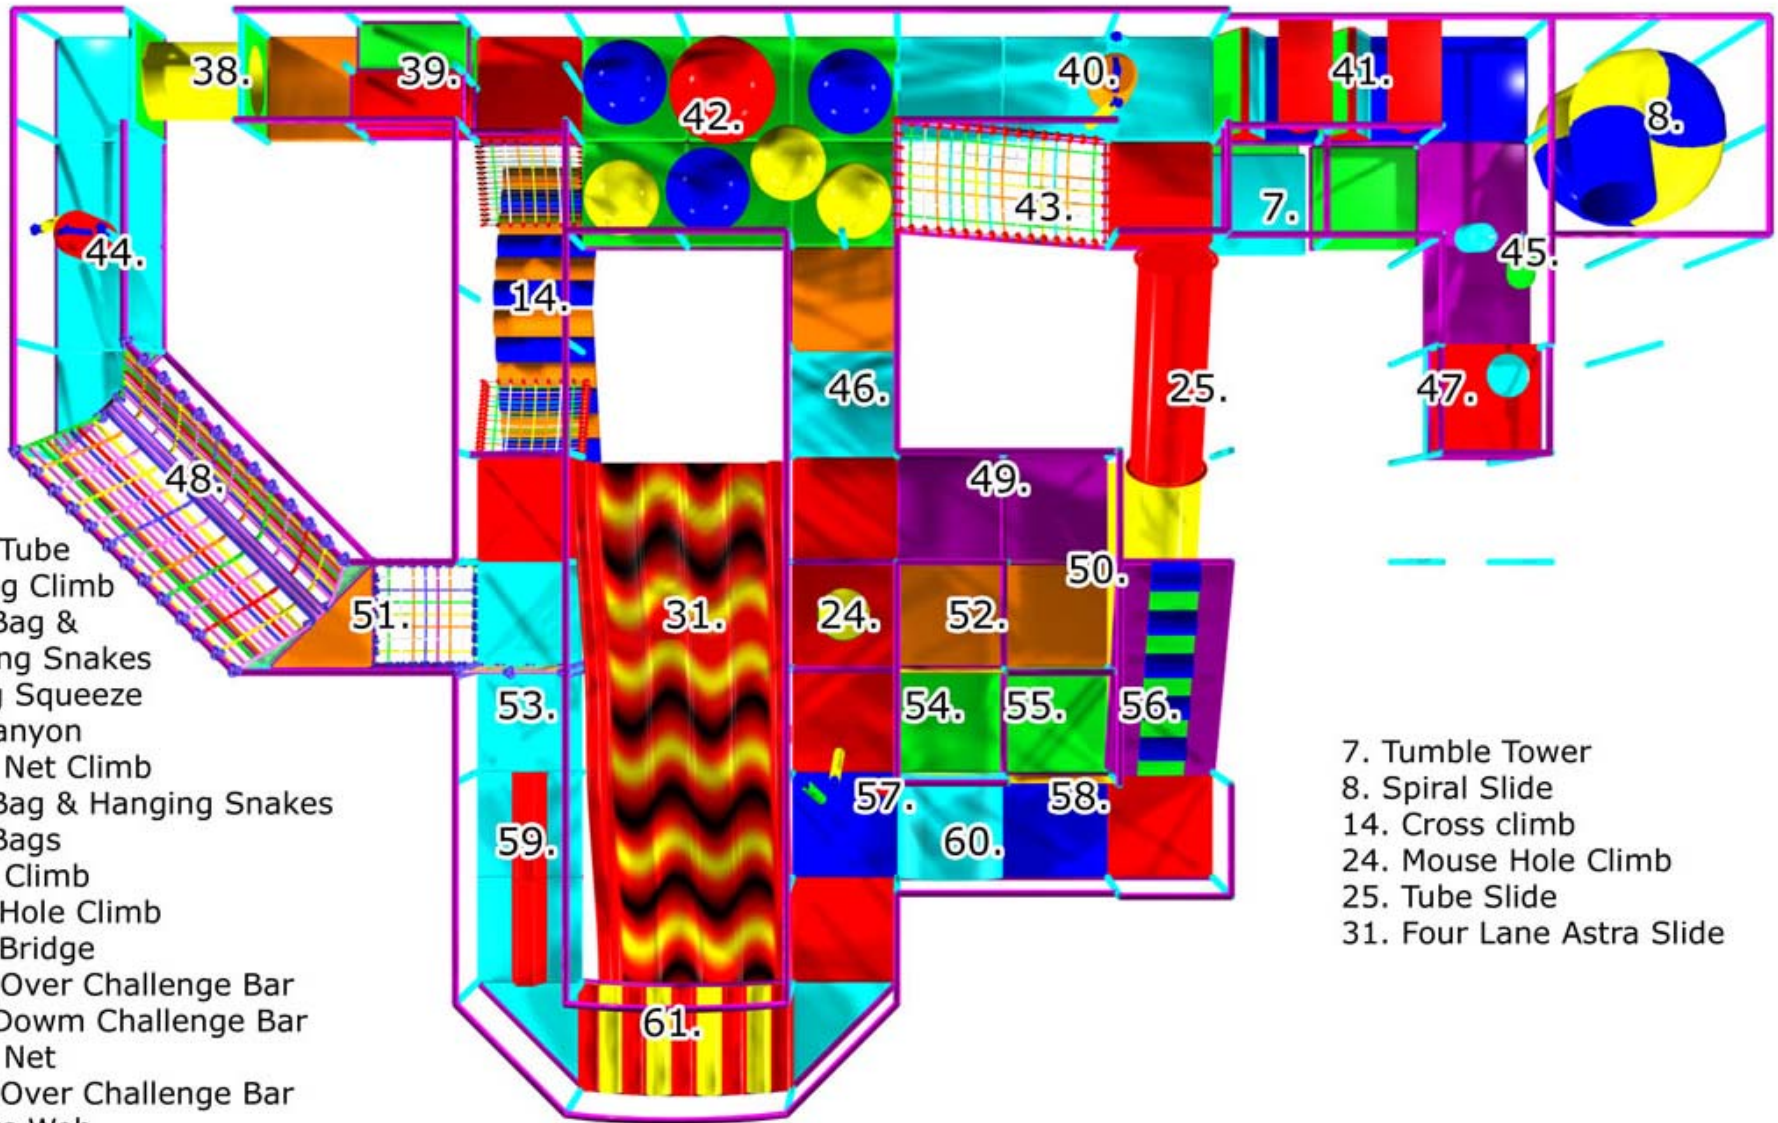

Front Perspectives
of the Junior Play Area

Front Perspectives
of the Junior Play Area

1. Traverse Wall
2. Horizontal Roller
3. Splat pad
4. Sky Glide
5. Splat pad
6. Junior Play Area Entrance
7. Tumble Tower
8. Spiral Slide
9. Splat Pad
10. Sky Glide
11. Splat Pad
12. Stepping Stones
13. Traverse Swing
14. Cross climb
15. Dizzy Disc
16. Junior Play Area Entrance
17. Vertical Rollers
18. Junior Play Area Entrance
19. Slide Run Off
20. Dizzy Disc
21. Wobble Floor
22. Square Bash Bags
23. Duck Down Challenge Bar
24. Mouse Hole Climb
25. Tube Slide
26. Junior Play Area Entrance
27. Climb Over Challenge Bar
28. Duck Down Challenge Bar
29. Wedge Floor
30. Climb Over Challenge Bar
31. Four Lane Astra Slide
- 32-33. Junior Play Area Entrance
34. Tube Slide Run Off
35. Astra Slide Run Off
- 36-37. Slide Exit

Junior Area
Ground Floor Plan

- 38. Crawl Tube
- 39. Zig Zag Climb
- 40. Bash Bag & Hanging Snakes
- 41. Zig zag Squeeze
- 42. Ball Canyon
- 43. Cargo Net Climb
- 44. Bash Bag & Hanging Snakes
- 45. Bash Bags
- 46. Hump Climb
- 47. Cross Hole Climb
- 48. V Net Bridge
- 49. Climb Over Challenge Bar
- 50. Duck Down Challenge Bar
- 51. Cargo Net
- 52. Climb Over Challenge Bar
- 53. Spiders Web
- 54. Duck Down Challenge Bar
- 55. Climb Over Challenge Bar
- 56. Log ramp Climb
- 57. Hanging Snakes
- 58. Duck Down Challenge Bar
- 59. Balance Beam
- 60. Hump Climb
- 61. Log Bridge

1. Interactive Panel
2. Wobbly Mirror
3. Hanging Snakes
4. Hump Climb
5. Hanging Snakes
6. Slide Start Platform
7. Interactive Panel
8. Log ramp
9. Ball Pool
10. Twin lane Wavy Slide
11. Dizzy Disc
12. Hop Logs
13. Construction Cube
14. Slide Run Off
15. Toddlers Area Entrance

- A. Interactive Panel
- B. Pairs Panel Game
- C. Interactive Panel
- D. Square Puzzle
- E. Dolphin Rocker
- F. Softplay Snake
- G. Step Crawl and Slide
- H. Building Blocks
- I. Turtle Rocker
- J. Alphabet Blocks
- K. Retainer Blocks