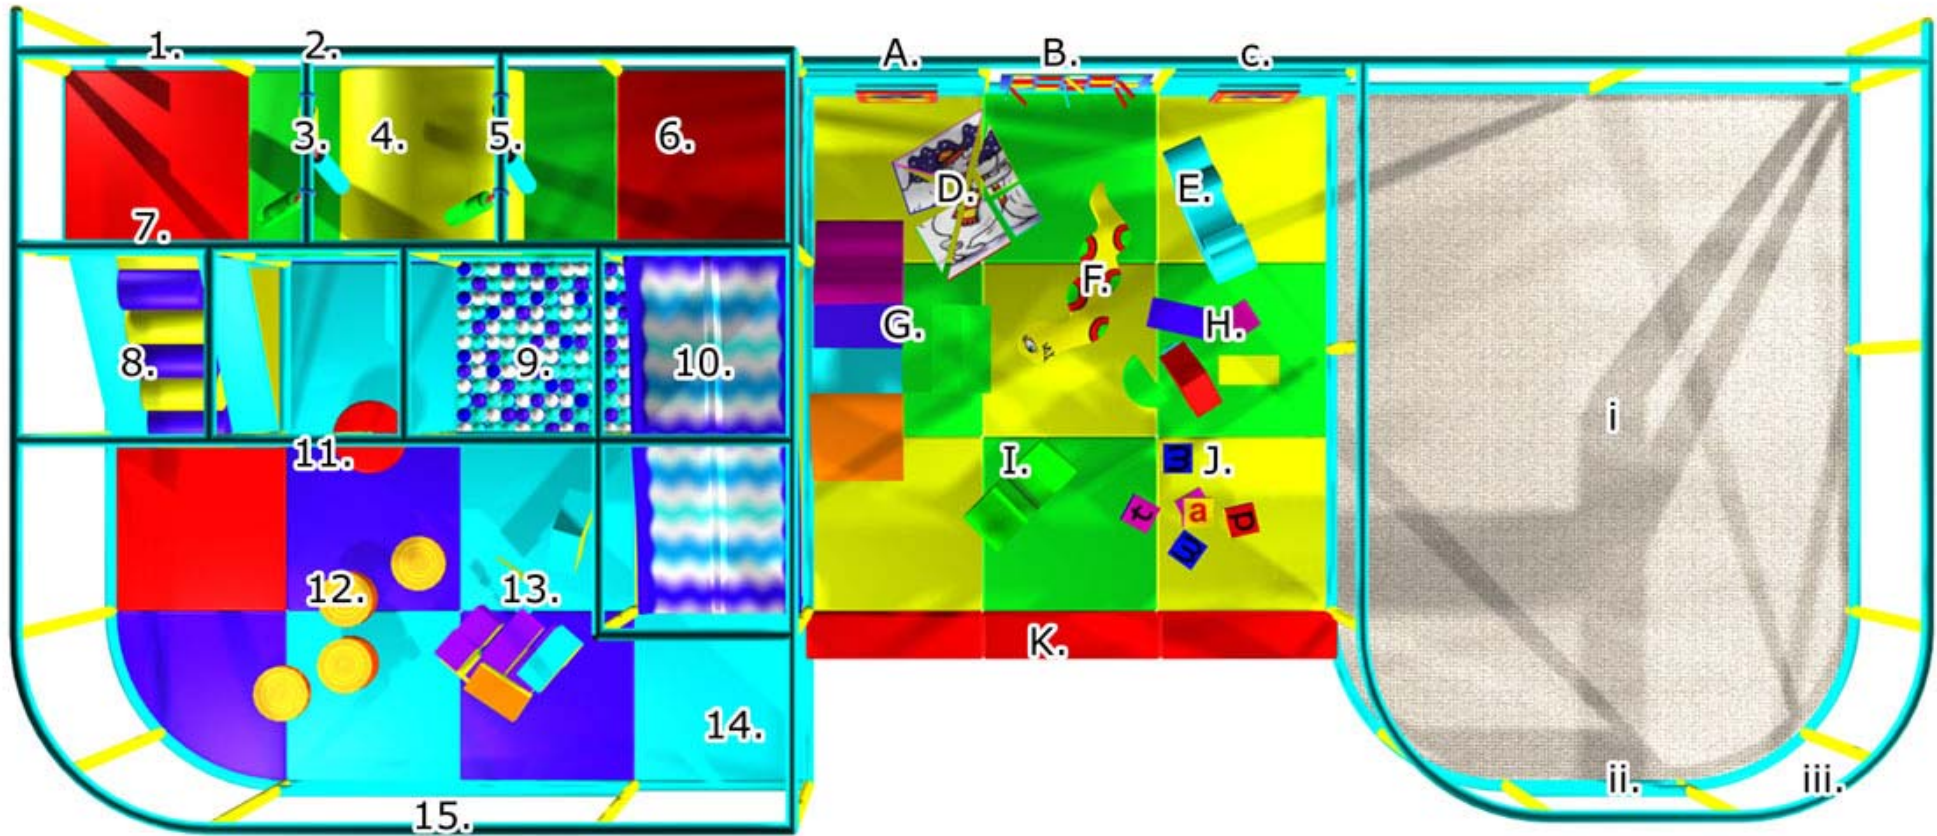

Junior Area
Ground Floor Plan

- 38. Crawl Tube
- 39. Zig Zag Climb
- 40. Bash Bag & Hanging Snakes
- 41. Zig zag Squeeze
- 42. Ball Canyon
- 43. Cargo Net Climb
- 44. Bash Bag & Hanging Snakes
- 45. Bash Bags
- 46. Hump Climb
- 47. Cross Hole Climb
- 48. V Net Bridge
- 49. Climb Over Challenge Bar
- 50. Duck Down Challenge Bar
- 51. Cargo Net
- 52. Climb Over Challenge Bar
- 53. Spiders Web
- 54. Duck Down Challenge Bar
- 55. Climb Over Challenge Bar
- 56. Log ramp Climb
- 57. Hanging Snakes
- 58. Duck Down Challenge Bar
- 59. Balance Beam
- 60. Hump Climb
- 61. Log Bridge

- 7. Tumble Tower
- 8. Spiral Slide
- 14. Cross climb
- 24. Mouse Hole Climb
- 25. Tube Slide
- 31. Four Lane Astra Slide

Junior Area
First Floor Plan

- 62. Cube Floor
- 63. Step Climb
- 64. Square Rollers
- 65. Spiders Web
- 66. Slide Start Platform
- 67. Hanging Snakes
- 68. Slide Start Platform
- 69-70. Hanging Snakes
- 71. Cargo Net
- 72. Slide Start Platform
- 73. Zig Zag Prism Run
- 74. Buffer Bash
- 75. Log Ramp
- 76. Pyramid Floor
- 77. Lookout Pod Crawl Tube

- 8. Spiral Slide
- 25. Tube Slide
- 30. Four Lane Astra Slide
- 39. Zig Zag Climb
- 43. Cargo Net Climb
- 47. Cross Hole Climb
- 56. Log Ramp Climb

Junior Area
Second Floor Plan

Perspective View of Toddlers Area

1. Interactive Panel
2. Wobbly Mirror
3. Hanging Snakes
4. Hump Climb
5. Hanging Snakes
6. Slide Start Platform
7. Interactive Panel
8. Log ramp
9. Ball Pool
10. Twin lane Wavy Slide
11. Dizzy Disc
12. Hop Logs
13. Construction Cube
14. Slide Run Off
15. Toddlers Area Entrance