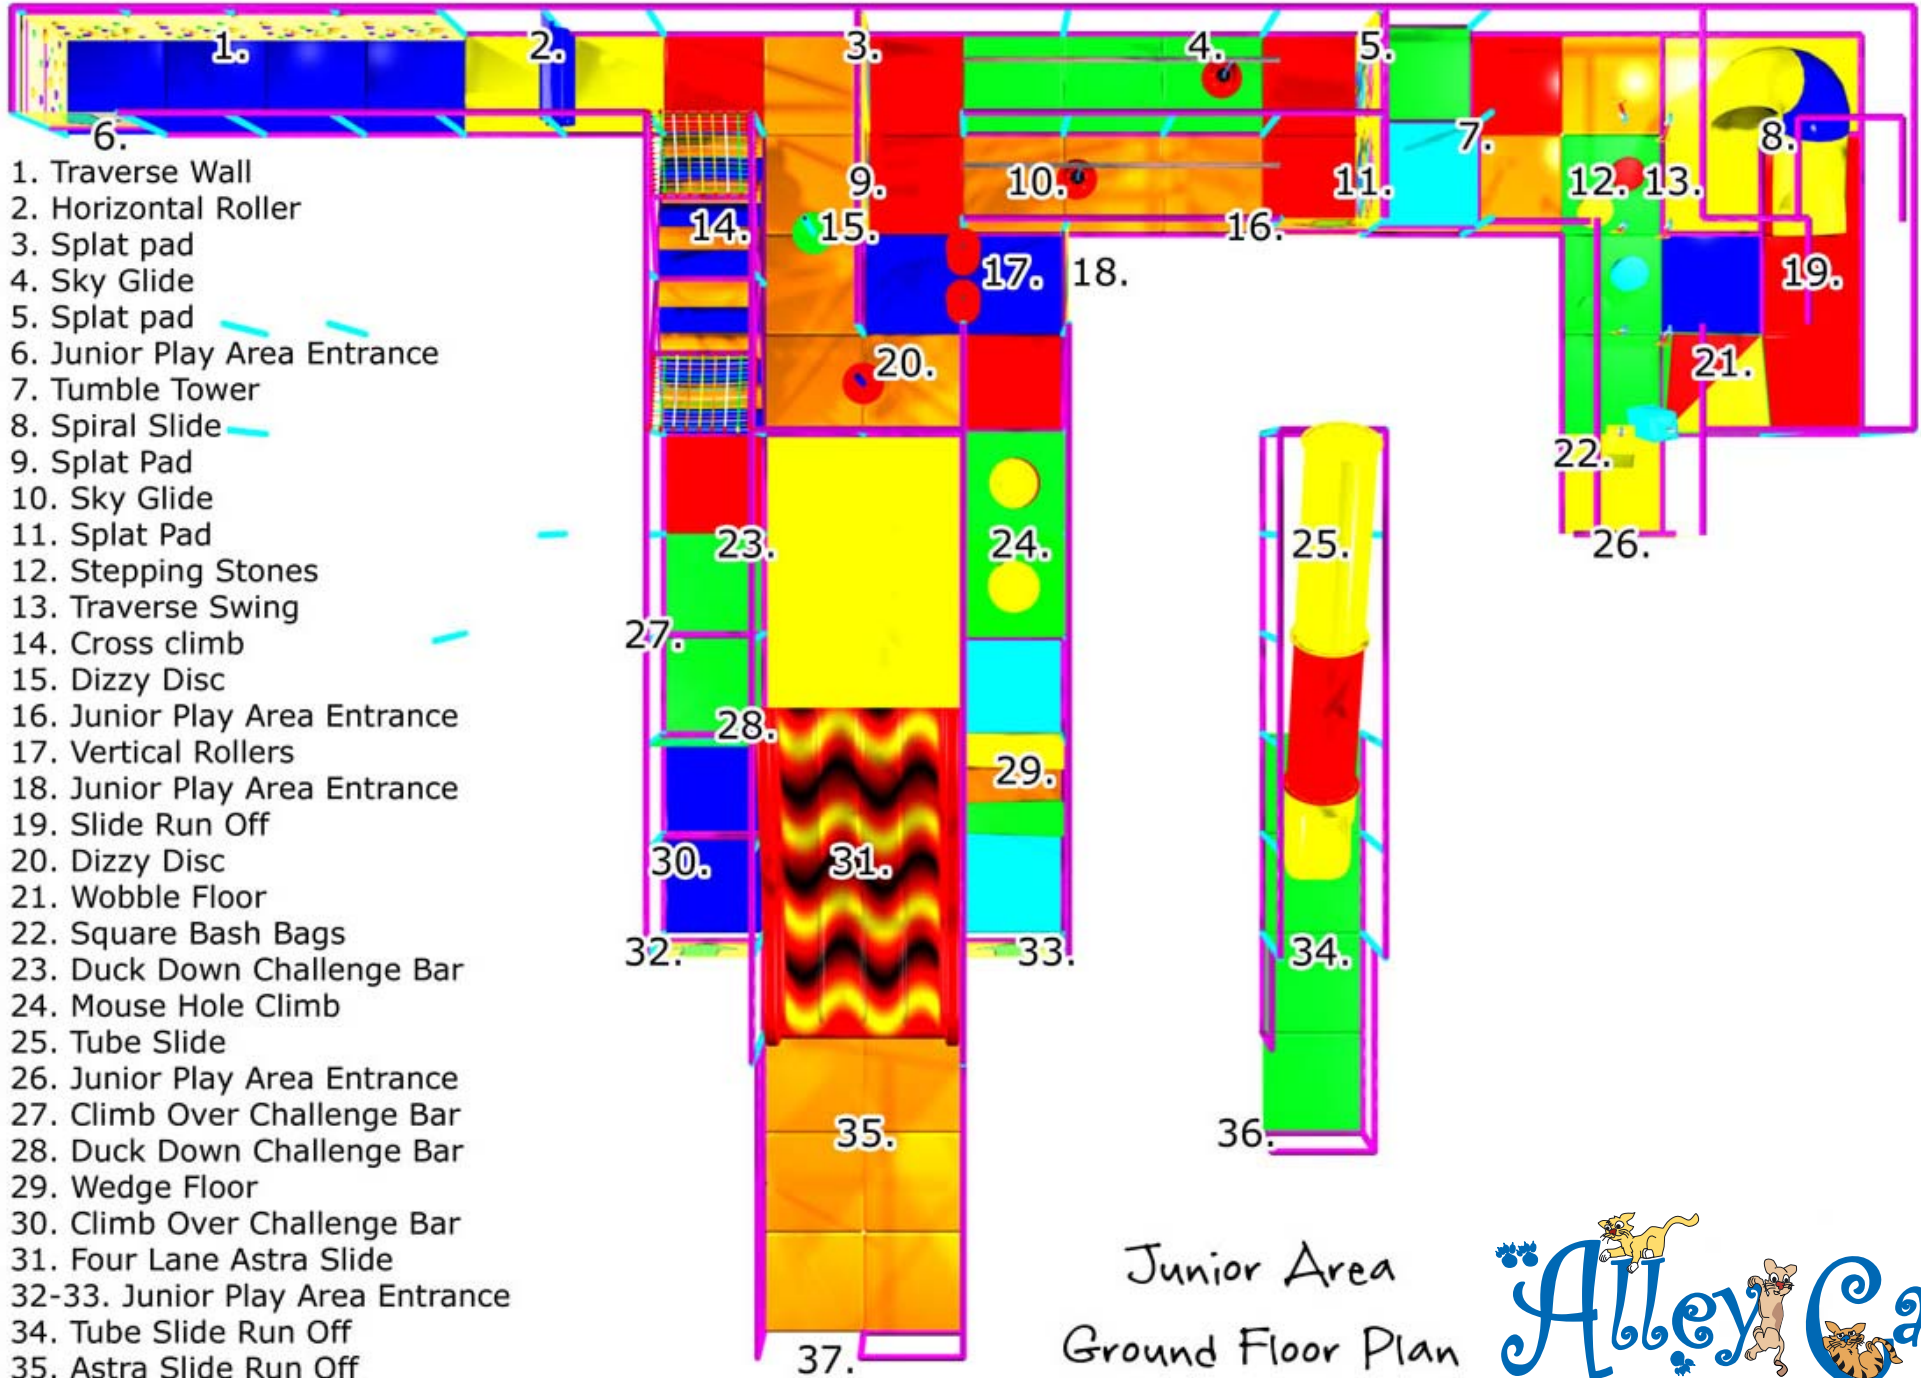

Front Perspectives
of the Junior Play Area

Front Perspectives
of the Junior Play Area

1. Traverse Wall
2. Horizontal Roller
3. Splat pad
4. Sky Glide
5. Splat pad
6. Junior Play Area Entrance
7. Tumble Tower
8. Spiral Slide
9. Splat Pad
10. Sky Glide
11. Splat Pad
12. Stepping Stones
13. Traverse Swing
14. Cross climb
15. Dizzy Disc
16. Junior Play Area Entrance
17. Vertical Rollers
18. Junior Play Area Entrance
19. Slide Run Off
20. Dizzy Disc
21. Wobble Floor
22. Square Bash Bags
23. Duck Down Challenge Bar
24. Mouse Hole Climb
25. Tube Slide
26. Junior Play Area Entrance
27. Climb Over Challenge Bar
28. Duck Down Challenge Bar
29. Wedge Floor
30. Climb Over Challenge Bar
31. Four Lane Astra Slide
- 32-33. Junior Play Area Entrance
34. Tube Slide Run Off
35. Astra Slide Run Off
- 36-37. Slide Exit

Junior Area
Ground Floor Plan

- 38. Crawl Tube
- 39. Zig Zag Climb
- 40. Bash Bag & Hanging Snakes
- 41. Zig zag Squeeze
- 42. Ball Canyon
- 43. Cargo Net Climb
- 44. Bash Bag & Hanging Snakes
- 45. Bash Bags
- 46. Hump Climb
- 47. Cross Hole Climb
- 48. V Net Bridge
- 49. Climb Over Challenge Bar
- 50. Duck Down Challenge Bar
- 51. Cargo Net
- 52. Climb Over Challenge Bar
- 53. Spiders Web
- 54. Duck Down Challenge Bar
- 55. Climb Over Challenge Bar
- 56. Log ramp Climb
- 57. Hanging Snakes
- 58. Duck Down Challenge Bar
- 59. Balance Beam
- 60. Hump Climb
- 61. Log Bridge

- 7. Tumble Tower
- 8. Spiral Slide
- 14. Cross climb
- 24. Mouse Hole Climb
- 25. Tube Slide
- 31. Four Lane Astra Slide

Junior Area
First Floor Plan

- 62. Cube Floor
- 63. Step Climb
- 64. Square Rollers
- 65. Spiders Web
- 66. Slide Start Platform
- 67. Hanging Snakes
- 68. Slide Start Platform
- 69-70. Hanging Snakes
- 71. Cargo Net
- 72. Slide Start Platform
- 73. Zig Zag Prism Run
- 74. Buffer Bash
- 75. Log Ramp
- 76. Pyramid Floor
- 77. Lookout Pod Crawl Tube