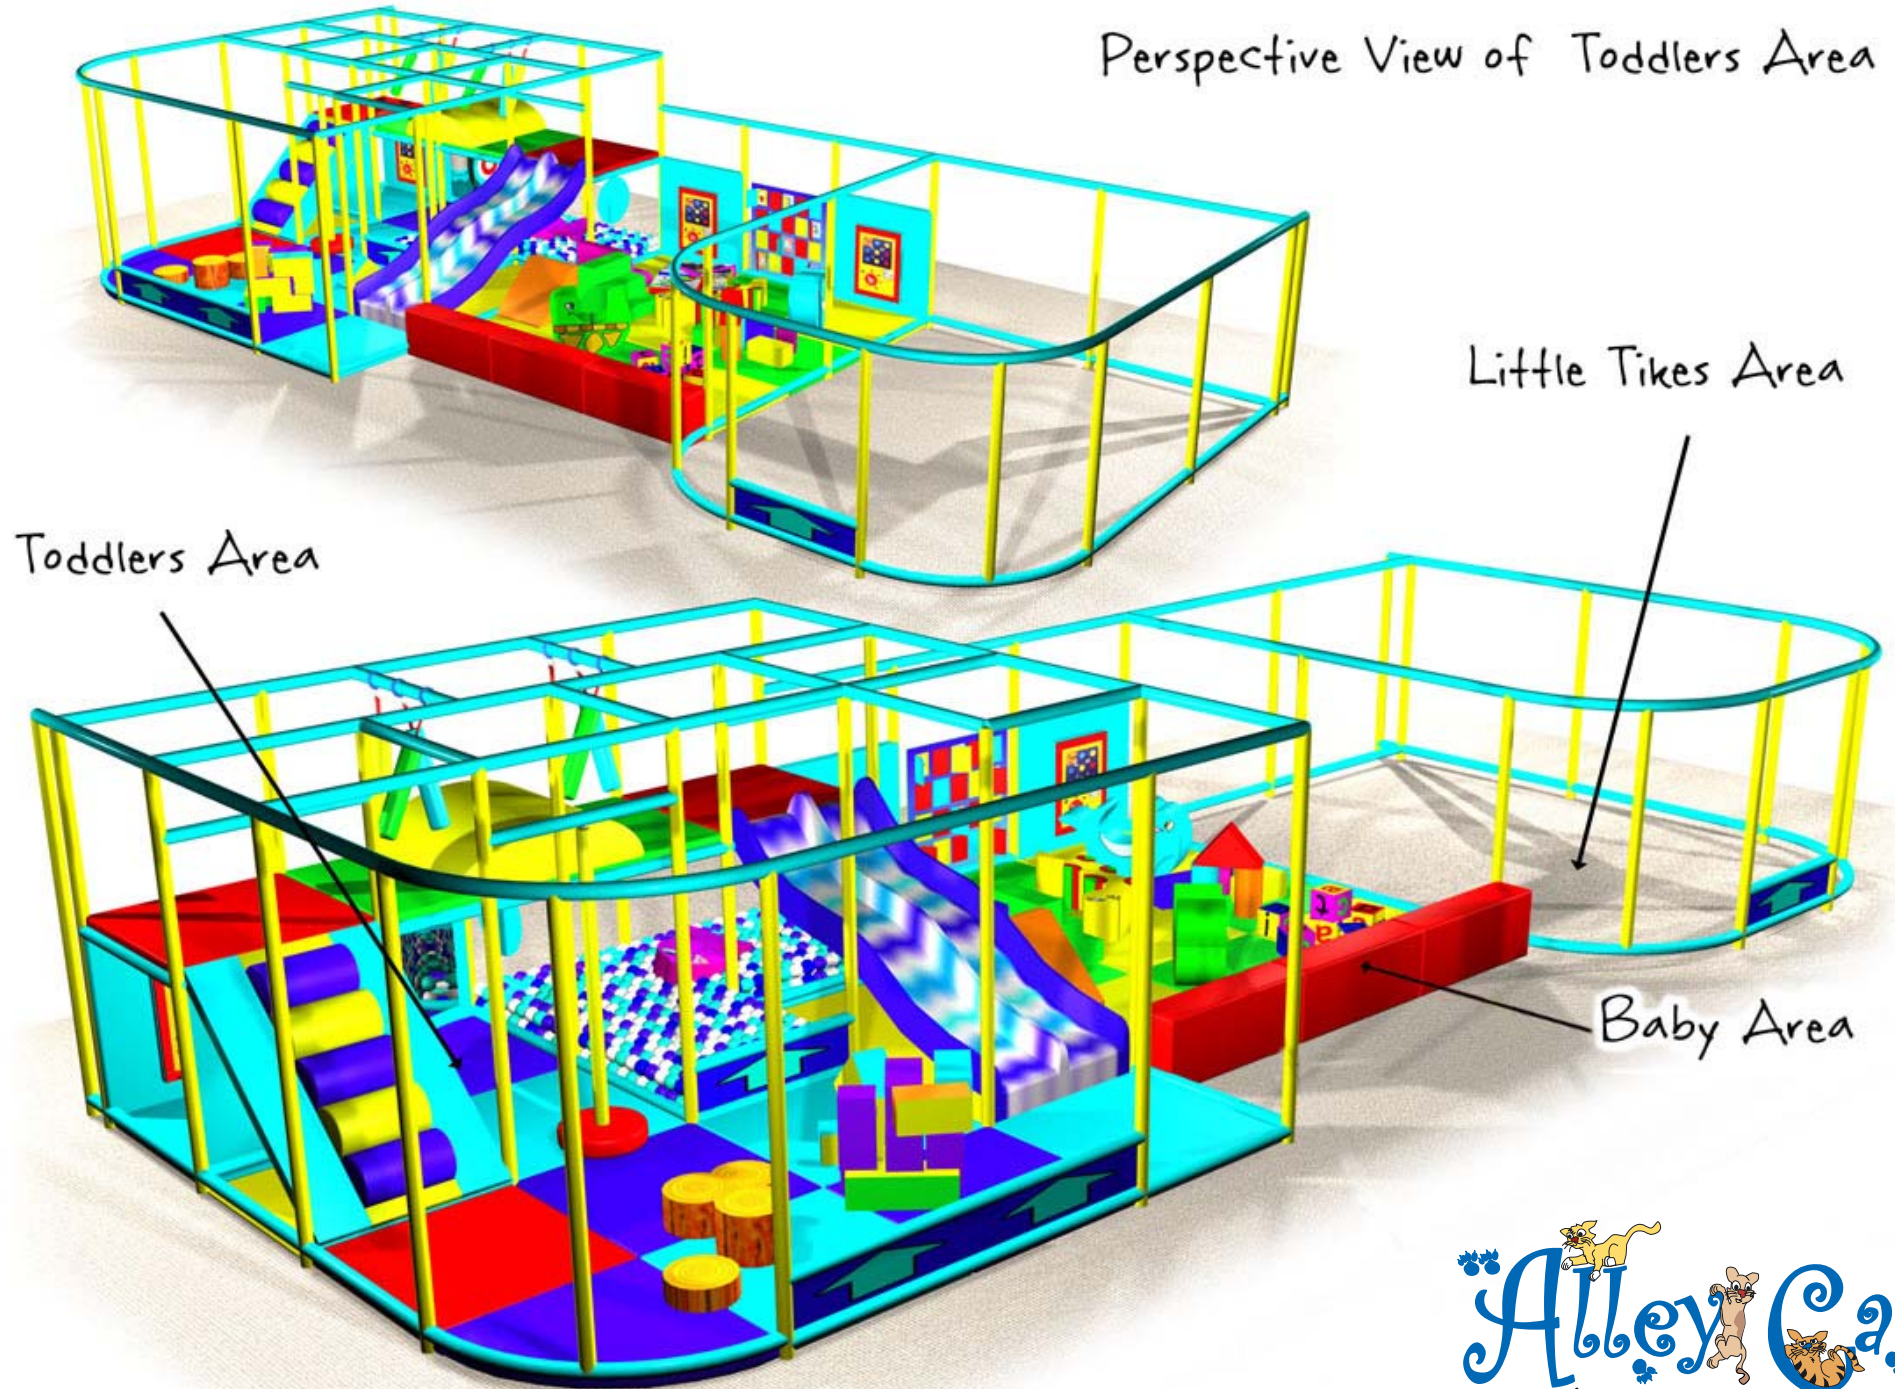

Junior Area
Ground Floor Plan

- 38. Crawl Tube
- 39. Zig Zag Climb
- 40. Bash Bag & Hanging Snakes
- 41. Zig zag Squeeze
- 42. Ball Canyon
- 43. Cargo Net Climb
- 44. Bash Bag & Hanging Snakes
- 45. Bash Bags
- 46. Hump Climb
- 47. Cross Hole Climb
- 48. V Net Bridge
- 49. Climb Over Challenge Bar
- 50. Duck Down Challenge Bar
- 51. Cargo Net
- 52. Climb Over Challenge Bar
- 53. Spiders Web
- 54. Duck Down Challenge Bar
- 55. Climb Over Challenge Bar
- 56. Log ramp Climb
- 57. Hanging Snakes
- 58. Duck Down Challenge Bar
- 59. Balance Beam
- 60. Hump Climb
- 61. Log Bridge

- 7. Tumble Tower
- 8. Spiral Slide
- 14. Cross climb
- 24. Mouse Hole Climb
- 25. Tube Slide
- 31. Four Lane Astra Slide

Junior Area
First Floor Plan

- 62. Cube Floor
- 63. Step Climb
- 64. Square Rollers
- 65. Spiders Web
- 66. Slide Start Platform
- 67. Hanging Snakes
- 68. Slide Start Platform
- 69-70. Hanging Snakes
- 71. Cargo Net
- 72. Slide Start Platform
- 73. Zig Zag Prism Run
- 74. Buffer Bash
- 75. Log Ramp
- 76. Pyramid Floor
- 77. Lookout Pod Crawl Tube

1. Interactive Panel
2. Wobbly Mirror
3. Hanging Snakes
4. Hump Climb
5. Hanging Snakes
6. Slide Start Platform
7. Interactive Panel
8. Log ramp
9. Ball Pool
10. Twin lane Wavy Slide
11. Dizzy Disc
12. Hop Logs
13. Construction Cube
14. Slide Run Off
15. Toddlers Area Entrance